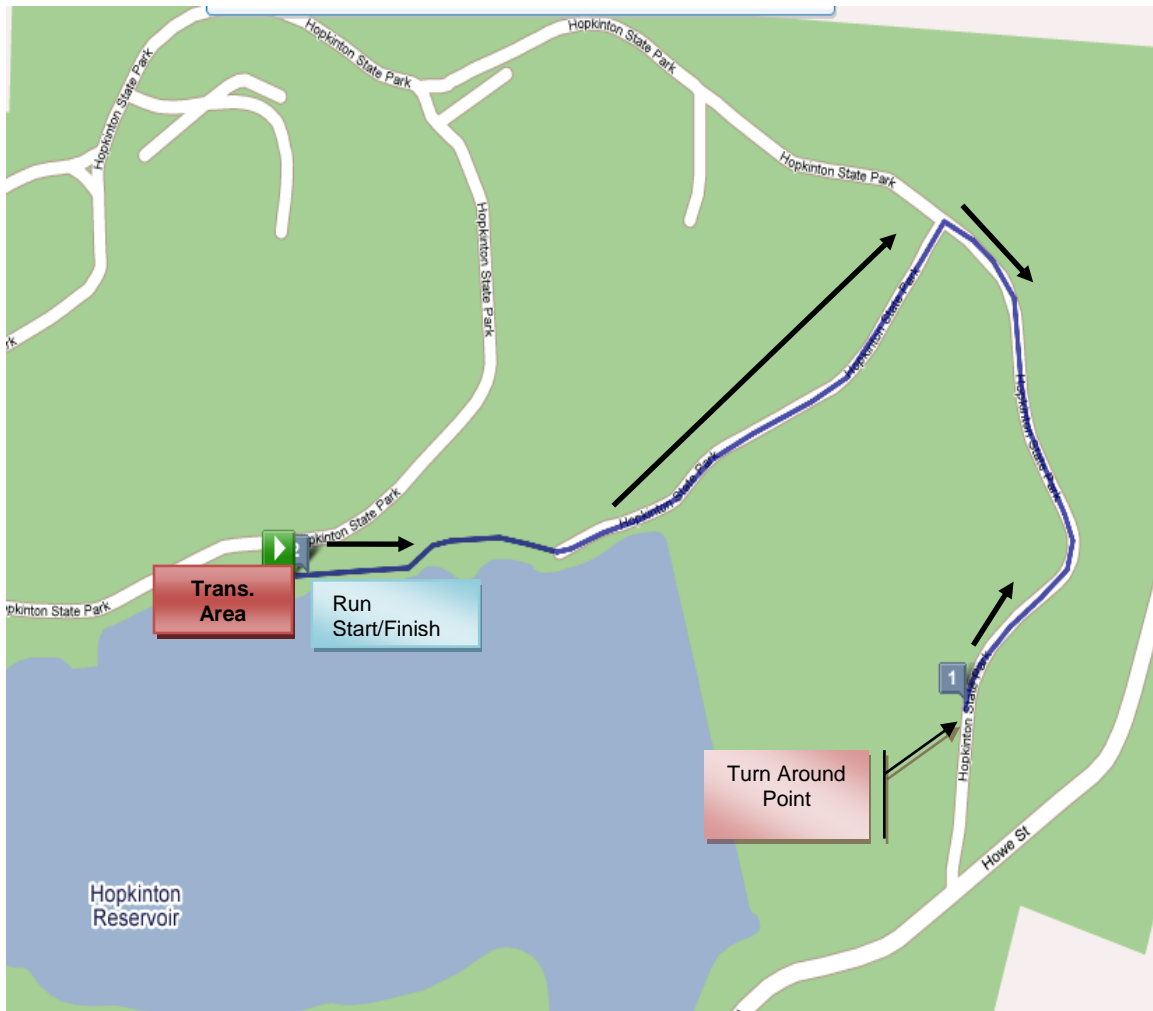

NE Season Opener

Du Run Leg #1

Hopkinton State Park

Begin at Reservoir Parking Lot (Transition Area)

Direction	Cue
Straight	Onto Beach
R	Park Road
Turnaround	Mile 1
L	Park Road
Straight	Across Beach
Finish	Next to Transition Area

Run Course

The first leg of the Du Run begins at the Transition Area under the Arch. You'll run briefly across the beach onto park roads and hit the turnaround point at Mile 1. It's relatively flat with little change in elevation.

For topography and detailed views, please visit:

<http://www.mapmyrun.com/run/united-states/ma/hopkinton/354405783>