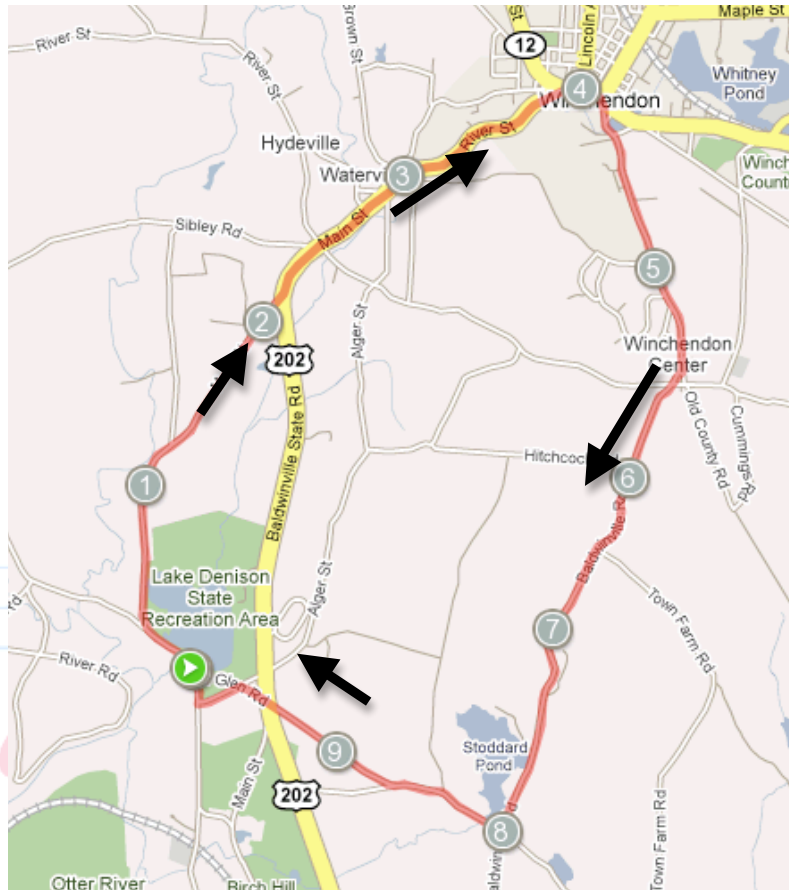

Massachusetts STATE TRIATHLON™

Lake Dennison Recreation Area

Direction	Cue 
R	Out of Transition Area
L	Rt. 202 North
Straight	Into Winchendon Center
R	Front Street (becomes High Street)
R	Mill Glenn Road
Straight	Across Rt. 202 (Re-Enter Lake Dennison)
L	At Park Road (Parking Lot)
R	Park Road
R	Into Transition Area

Sprint Bike Course

The bike course is 10 Miles and has one climb beginning at Mile 4.3. You will re-enter the Park at Mile 9.8 (Rt. 202). When completing training rides please be mindful of traffic on Rt. 202. On Race Day, police details will be located at various points.

Please see interactive map for mile markers and topography:

<http://www.mapmyrun.com/run/united-states/ma/winchendon/125633352267>